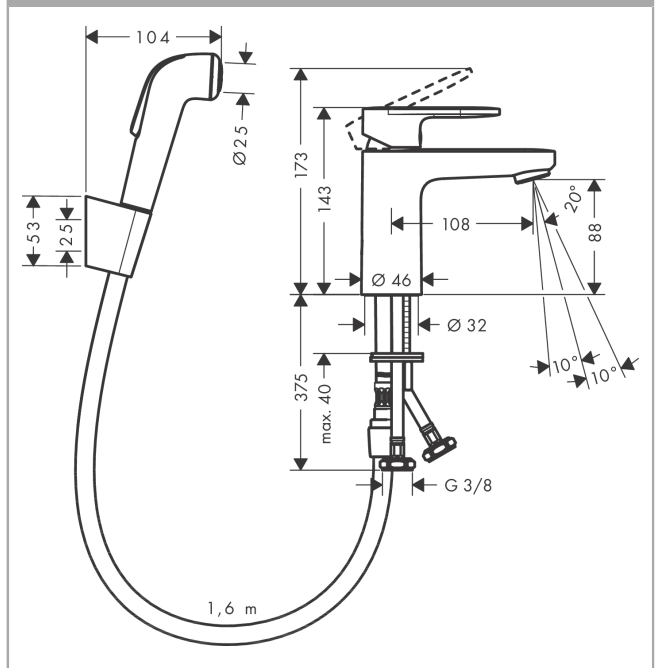

Vernis Blend

Single lever basin mixer 100 with bidette hand shower and shower hose 160 cm

Surfaces: **Chrome** Article Number: **71215000**

Description

product features

- consists of: single lever basin mixer, bidette hand shower, shower holder, shower hose
- ComfortZone 100
- projection 108 mm
- spray type: normal spray, shower spray
- maximum flow rate at 3 bar: 5 l/min
- ceramic cartridge
- temperature limitation adjustable
- connection type: G 3/8 connections
- connection dimension: DN15

Technology

Product image

Scale drawing

Flowchart

Vernis Blend

Single lever basin mixer 100 with bidette hand shower and shower hose 160 cm

Surfaces: **Chrome** Article Number: **71215000**

Exploded Drawing

Year of production: >01/21

Vernis Blend

Single lever basin mixer 100 with bidette hand shower and shower hose 160 cm

Surfaces: **Chrome** Article Number: **71215000**

Spare part list

Year of production: >01/21

Pos.	Description	Article Number	Price	PU
1	handle	93678000	-	1
2	screw cover	96338000	-	1
3	flange	93680000	-	1
4	nut	93681000	-	1
5	O-ring 24x1,5	98434000	-	1
6	cartridge, assy	97685000	-	1
7	locking screw for handle	95140000	-	1
8	seal	98865000	-	1
9	adapter for cartridge	98866000	-	1
10	O-ring 23x2	98398000	-	1
11	aerator swivelling M24x1 (5 l/min)	93834000	-	1
12	seal Ø 42	98722000	-	1
13	fixing set	96016000	-	1
14	seal	98058000	-	1
15	connection hose 450 mm M8x0,75 G3/8	97206000	-	1
16	O-ring 7x1,5	98422000	-	1
17	shower hose Isiflex'B 1,60 m	28276000	-	1
18	filter packing	94246000	-	1
19	shower holder	28331000	-	1
20	guide	98918000	-	1
21	handshower	92317000	-	1