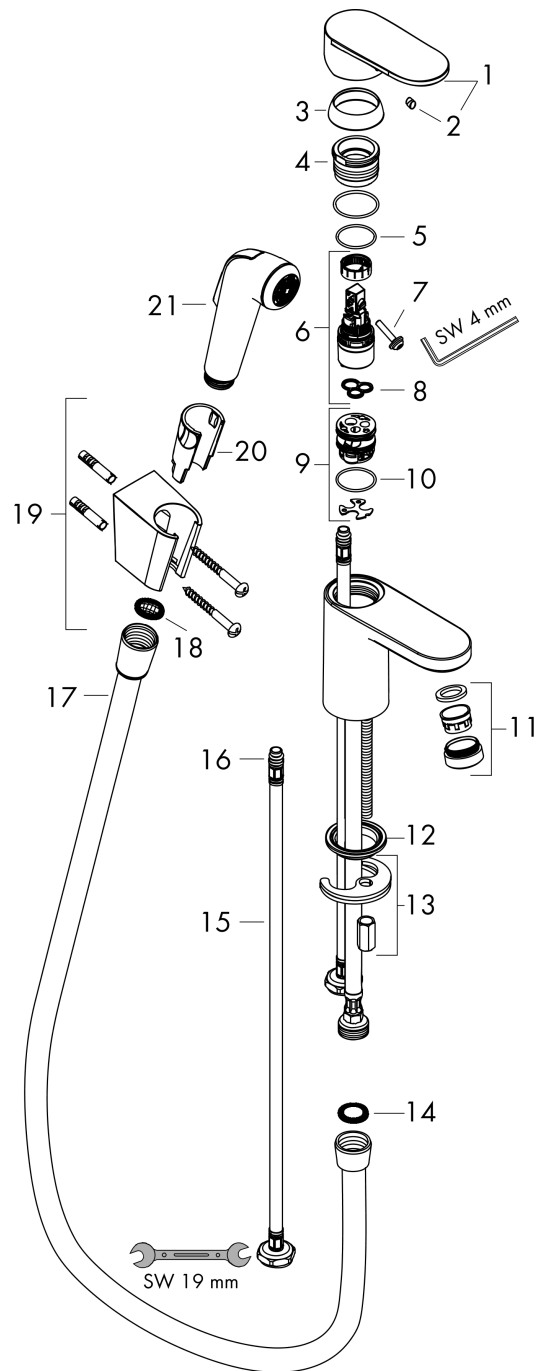

Vernis Blend

Single lever basin mixer 100 with bidette hand shower and shower hose 160 cm

Surfaces: **Chrome** Article Number: **71215000**

Description

product features

- consists of: single lever basin mixer, bidette hand shower, shower holder, shower hose
- ComfortZone 100
- projection 108 mm
- spray type: normal spray, shower spray
- maximum flow rate at 3 bar: 5 l/min
- ceramic cartridge
- temperature limitation adjustable
- connection type: G 3/8 connections
- connection dimension: DN15

Technology

Product image

Scale drawing

Flowchart

Vernis Blend

Single lever basin mixer 100 with bidette hand shower and shower hose 160 cm

Surfaces: **Chrome** Article Number: **71215000**

Exploded Drawing

Year of production: >01/21

Vernis Blend

Single lever basin mixer 100 with bidette hand shower and shower hose 160 cm

Surfaces: **Chrome** Article Number: **71215000**

Spare part list

Year of production: >01/21

Pos.	Description	Article Number	Price	PU
1	handle	93678000	-	1
2	screw cover	96338000	-	1
3	flange	93680000	-	1
4	nut	93681000	-	1
5	O-ring 24x1,5	98434000	-	1
6	cartridge, assy	97685000	-	1
7	locking screw for handle	95140000	-	1
8	seal	98865000	-	1
9	adapter for cartridge	98866000	-	1
10	O-ring 23x2	98398000	-	1
11	aerator swivelling M24x1 (5 l/min)	93834000	-	1
12	seal Ø 42	98722000	-	1
13	fixing set	96016000	-	1
14	seal	98058000	-	1
15	connection hose 450 mm M8x0,75 G3/8	97206000	-	1
16	O-ring 7x1,5	98422000	-	1
17	shower hose Isiflex'B 1,60 m	28276000	-	1
18	filter packing	94246000	-	1
19	shower holder	28331000	-	1
20	guide	98918000	-	1
21	handshower	92317000	-	1