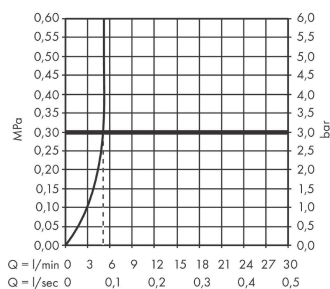

Vernis Blend

Single lever basin mixer 100 with bidette hand shower and shower hose 160 cm

Surfaces: **Chrome** Article Number: **71215000**

Description

product features

- consists of: single lever basin mixer, bidette hand shower, shower holder, shower hose
- ComfortZone 100
- projection 108 mm
- spray type: normal spray, shower spray
- maximum flow rate at 3 bar: 5 l/min
- ceramic cartridge
- temperature limitation adjustable
- connection type: G 3/8 connections
- connection dimension: DN15

Technology

Product image

Scale drawing

Flowchart

Vernis Blend

Single lever basin mixer 100 with bidette hand shower and shower hose 160 cm

Surfaces: **Chrome** Article Number: **71215000**

Exploded Drawing