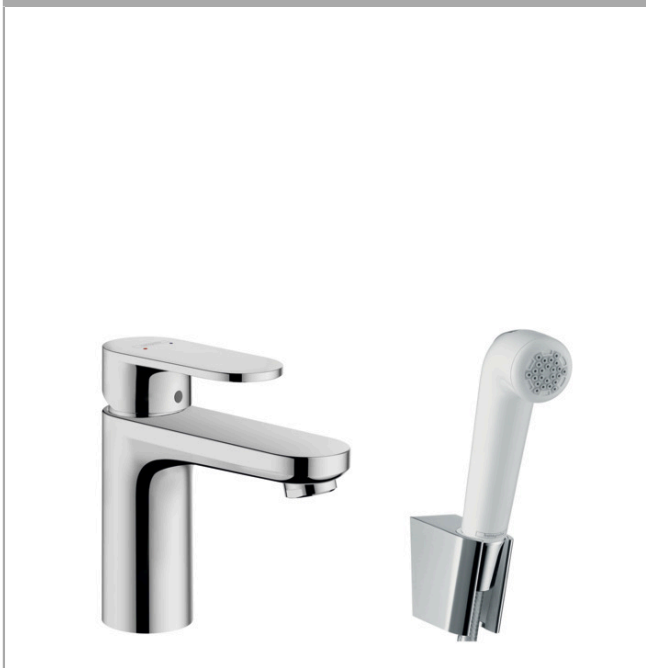

Vernis Blend

Single lever basin mixer 100 with bidette hand shower and shower hose 160 cm

Surfaces: **Chrome** Article Number: **71215000**

Description

product features

- consists of: single lever basin mixer, bidette hand shower, shower holder, shower hose
- ComfortZone 100
- projection 108 mm
- spray type: normal spray, shower spray
- maximum flow rate at 3 bar: 5 l/min
- ceramic cartridge
- temperature limitation adjustable
- connection type: G 3/8 connections
- connection dimension: DN15

Technology

Product image

Scale drawing

Flowchart

Vernis Blend

Single lever basin mixer 100 with bidette hand shower and shower hose 160 cm

Surfaces: **Chrome** Article Number: **71215000**

Exploded Drawing

Year of production: >01/21

Vernis Blend

Single lever basin mixer 100 with bidette hand shower and shower hose 160 cm

Surfaces: **Chrome** Article Number: **71215000**

Spare part list

Year of production: >01/21

Pos.	Description	Article Number	Price	PU
1	handle	93678000	-	1
2	screw cover	96338000	-	1
3	flange	93680000	-	1
4	nut	93681000	-	1
5	O-ring 24x1,5	98434000	-	1
6	cartridge, assy	97685000	-	1
7	locking screw for handle	95140000	-	1
8	seal	98865000	-	1
9	adapter for cartridge	98866000	-	1
10	O-ring 23x2	98398000	-	1
11	aerator swivelling M24x1 (5 l/min)	93834000	-	1
12	seal Ø 42	98722000	-	1
13	fixing set	96016000	-	1
14	seal	98058000	-	1
15	connection hose 450 mm M8x0,75 G3/8	97206000	-	1
16	O-ring 7x1,5	98422000	-	1
17	shower hose Isiflex'B 1,60 m	28276000	-	1
18	filter packing	94246000	-	1
19	shower holder	28331000	-	1
20	guide	98918000	-	1
21	handshower	92317000	-	1